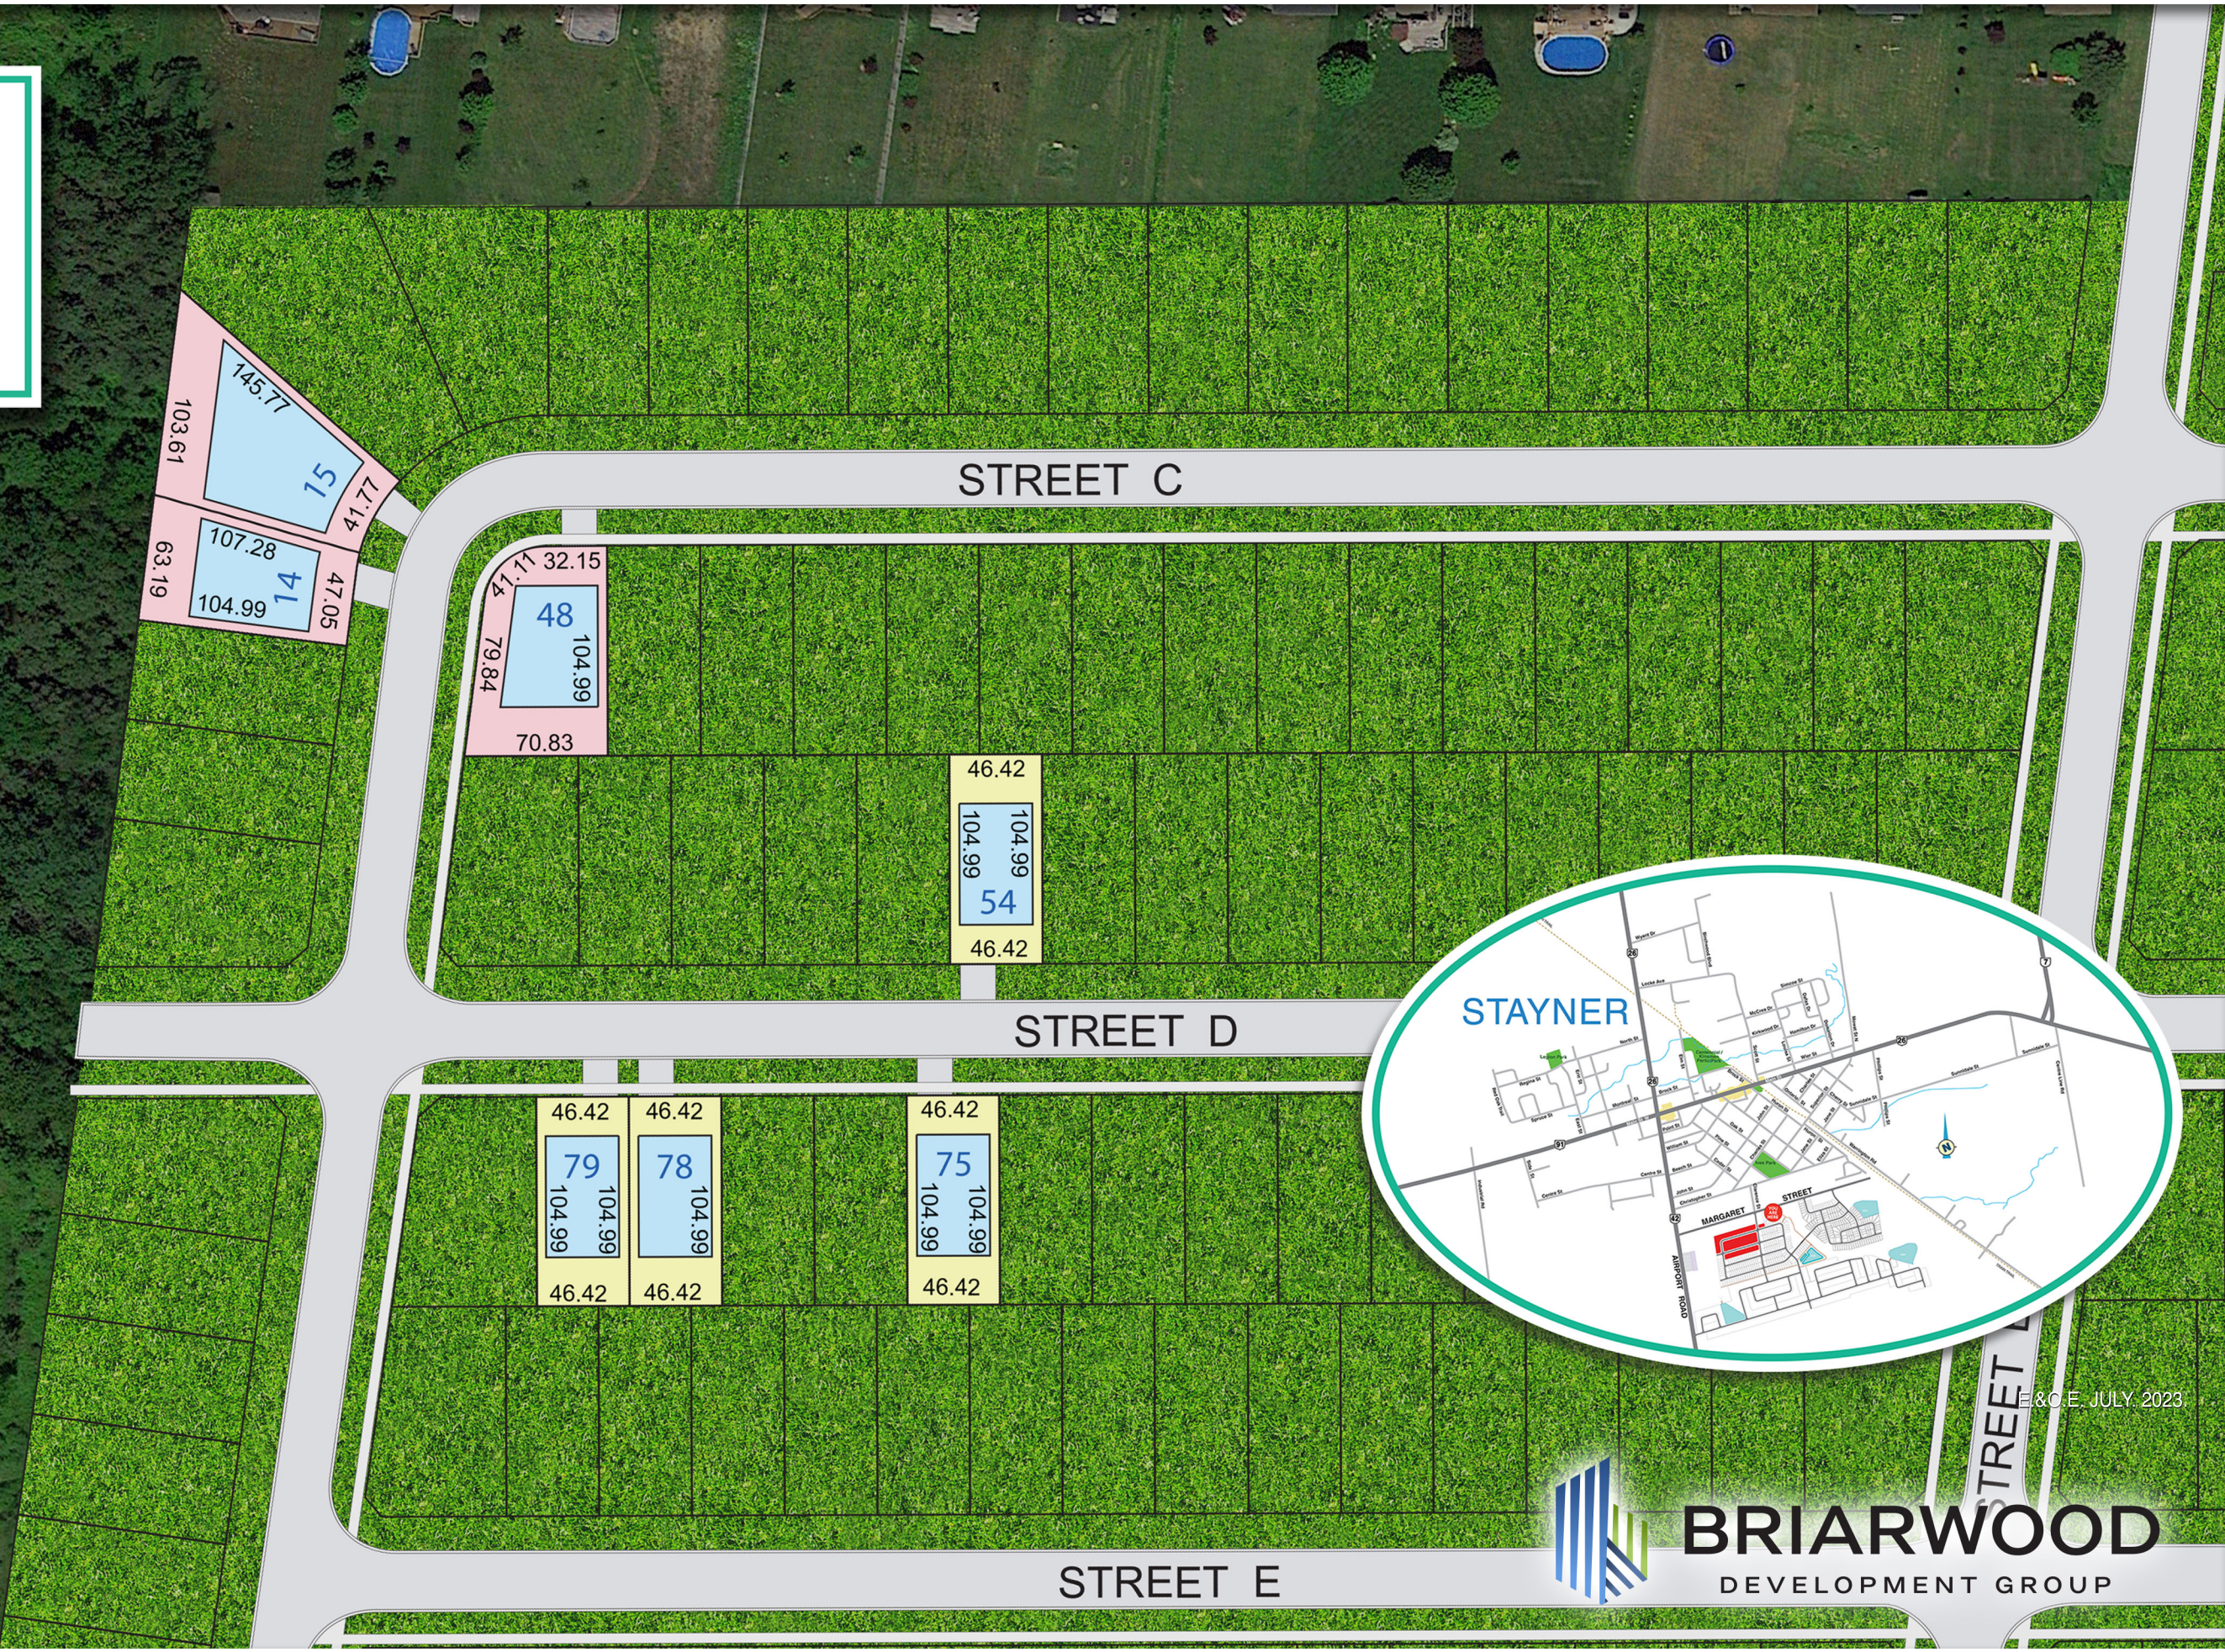

LEGEND

- 45ft. Lots
- 50ft. Lots
- 60ft. Lots
- Models
- Trail System

E&O.E. JULY 2023

BRIARWOOD
DEVELOPMENT GROUP